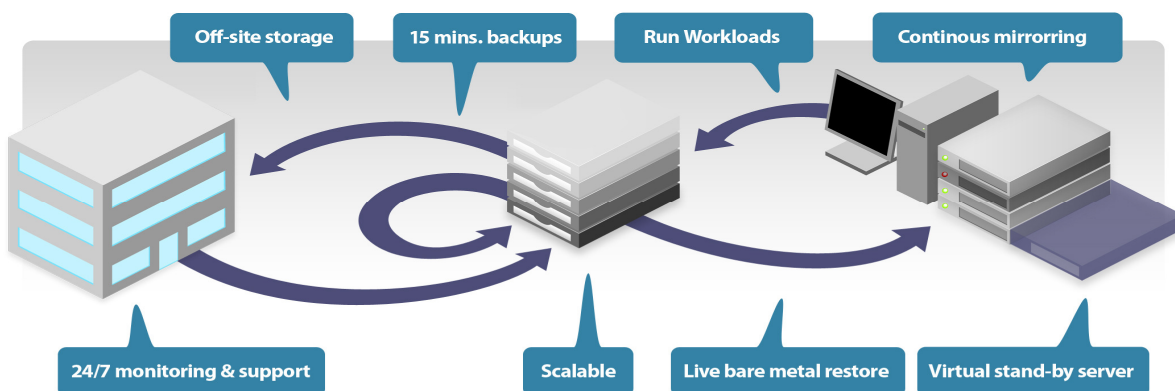

Modular and Scalable

MirrorCloud is built on the modular and scalable SmartStyle Computing platform which allows to add storage and CPU capacity when needed. Start with 1 node and as the demand for storage increases add more nodes. The underlying BitSpread storage technology stores data in a storage pool across all nodes. In case of a disaster you can add extra nodes for extra virtualization capacity.

MirrorCloud's on board technology can be used to build out a private local cloud. By using your business continuity solution as cloud you can extend your Client's Hardware Lifecycle and enable additional services without significant cost. With Business Continuity moving to the cloud, traditional tape and disk solutions are showing their limitations. As a private cloud-based business continuity solution, SmartStyle MirrorCloud provides high availability, high performance, and a seamlessly expandable architecture.

Offer SmartStyle MirrorCloud to your customers as part of a rock solid Business Continuity plan!

- All in one: Hardware, Software & Services
- Backup for Windows Servers and Desktops
- Continuous Data Mirroring
- Built-in Snapshotting
- Near instant Standby server
- Bare Metal Restore
- File and Folder level restores
- Message or Exchange object recovery
- Off-site replication of the data
- Ready for Private Cloud Activation
- Scale as you grow

Leading Edge Technology – enquiries@leadingedge.uk.net